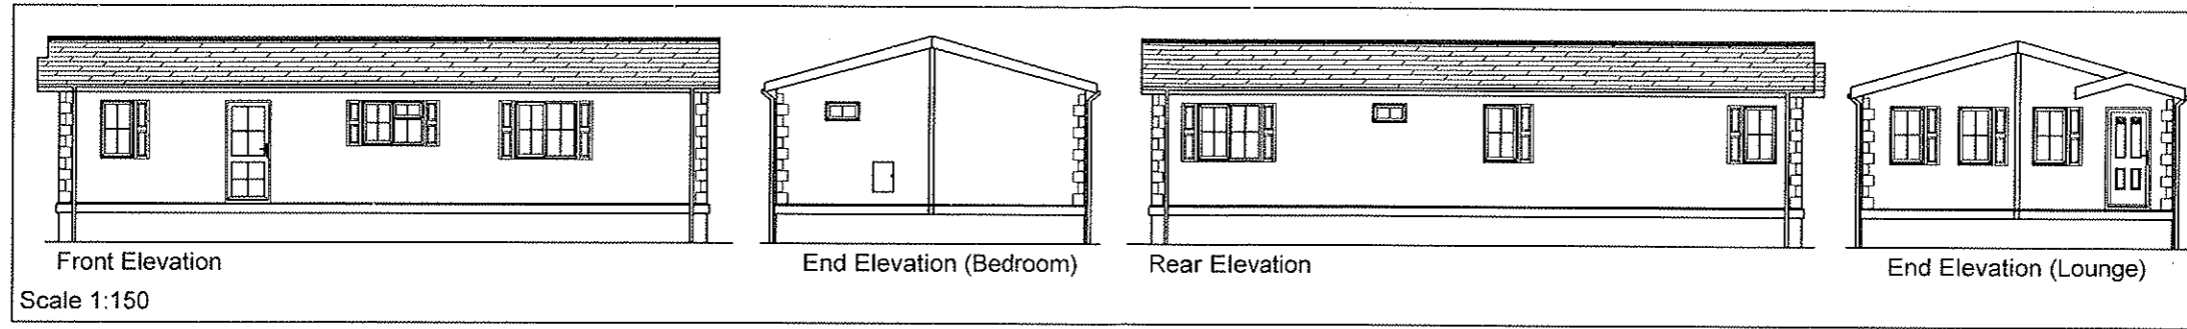

Show Home Lighting Pack – Silver

To convert to imperial divide metric value by 304.8 16° Pitch Roof

Vaulted Ceilings To Diner & Kitchen
Steel Beams Required

COPYRIGHT/CONFIDENTIAL
The rights to this design remain the property of Tingdene Homes Ltd.
All rights reserved
Dated: 08.08.2014

Model:	New Villa		SWITCHED SOCKET	ELECTRIC TAILS	RADIATOR SCHEDULE	DATE DRAWN 08.08.14	BY CE	www.tingdene.co.uk
Size:	Metric: 12.802 x 6.096	Imperial: 42 x 20	LIGHT SWITCH	FLUORESCENT LIGHT				
Agent:	South East Parks		PULL CORD SWITCH	EXTRACTOR FAN				
Customer:	Stock		SHAVER SOCKET	SMOKE DETECTOR				
			COOKER POINT	PLUMBING				
			SPUR POINT	FREEZER				
			T.V. SOCKET	FRIDGE				
			RADIATOR					