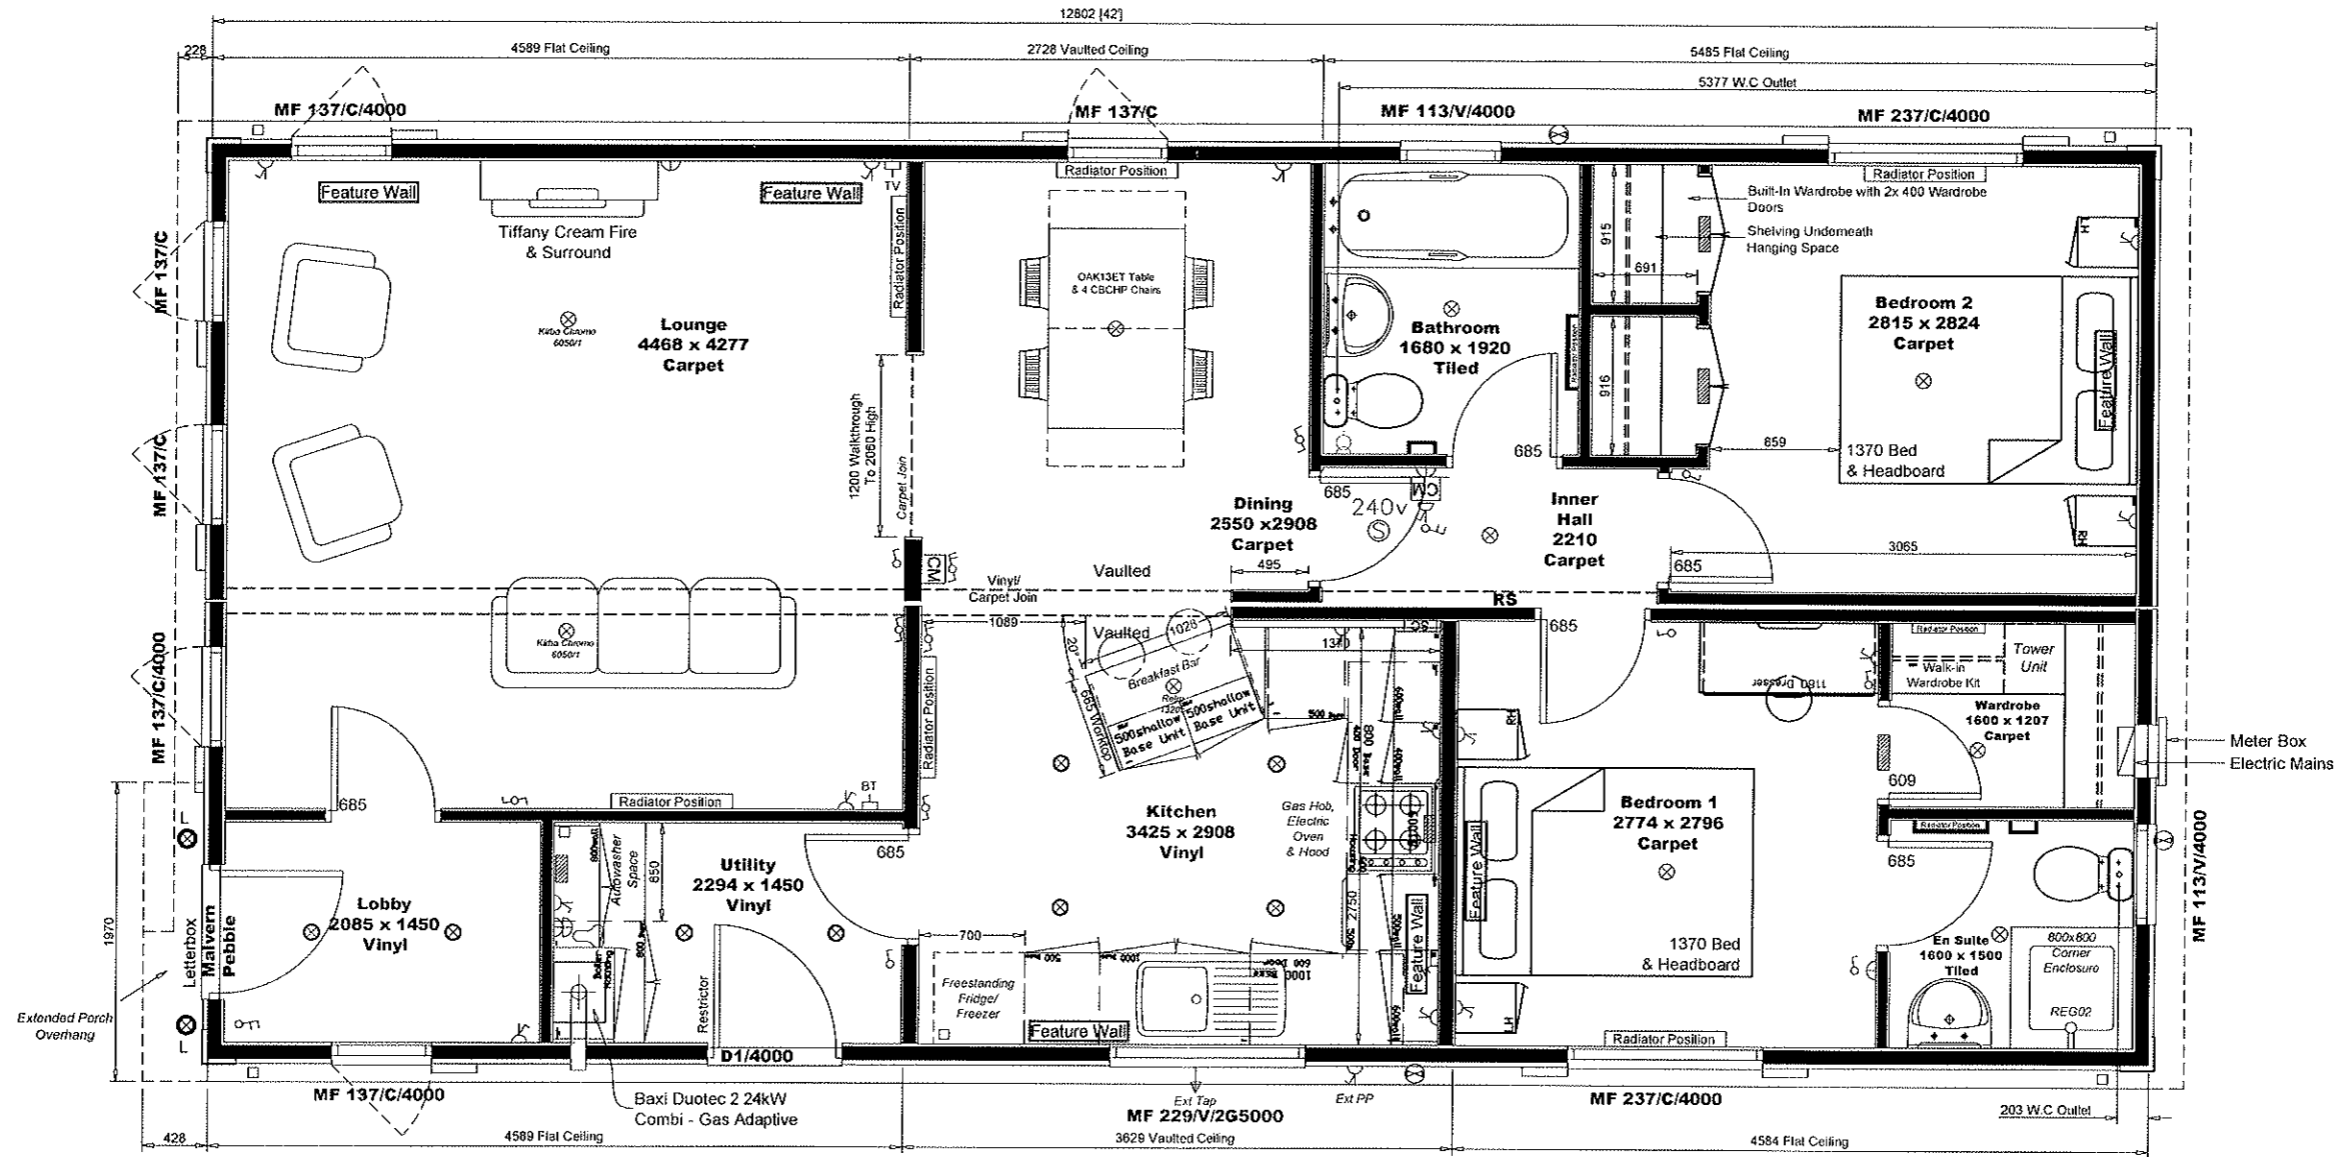

Show Home Lighting Pack – Silver

To convert to imperial divide metric value by 304.8 16° Pitch Roof

Vaulted Ceilings To Diner & Kitchen
Steel Beams Required

COPYRIGHT/CONFIDENTIAL
The rights to this design remain the property of Tingdene Homes Ltd.
All rights reserved
Dated: 08.08.2014

Model:	New Villa		SWITCHED SOCKET	ELECTRIC TAILS	RADIATOR SCHEDULE	DATE DRAWN 08.08.14	BY CE	www.tingdene.co.uk
Size:	Metric: 12.802 x 6.096	Imperial: 42 x 20	LIGHT SWITCH	FLUORESCENT LIGHT				
Agent:	South East Parks		PULL CORD SWITCH	EXTRACTOR FAN				
Customer:	Stock		SHAVER SOCKET	SMOKE DETECTOR				
			COOKER POINT	PLUMBING				
			SPUR POINT	FREEZER				
			T.V. SOCKET	FRIDGE				
			RADIATOR					